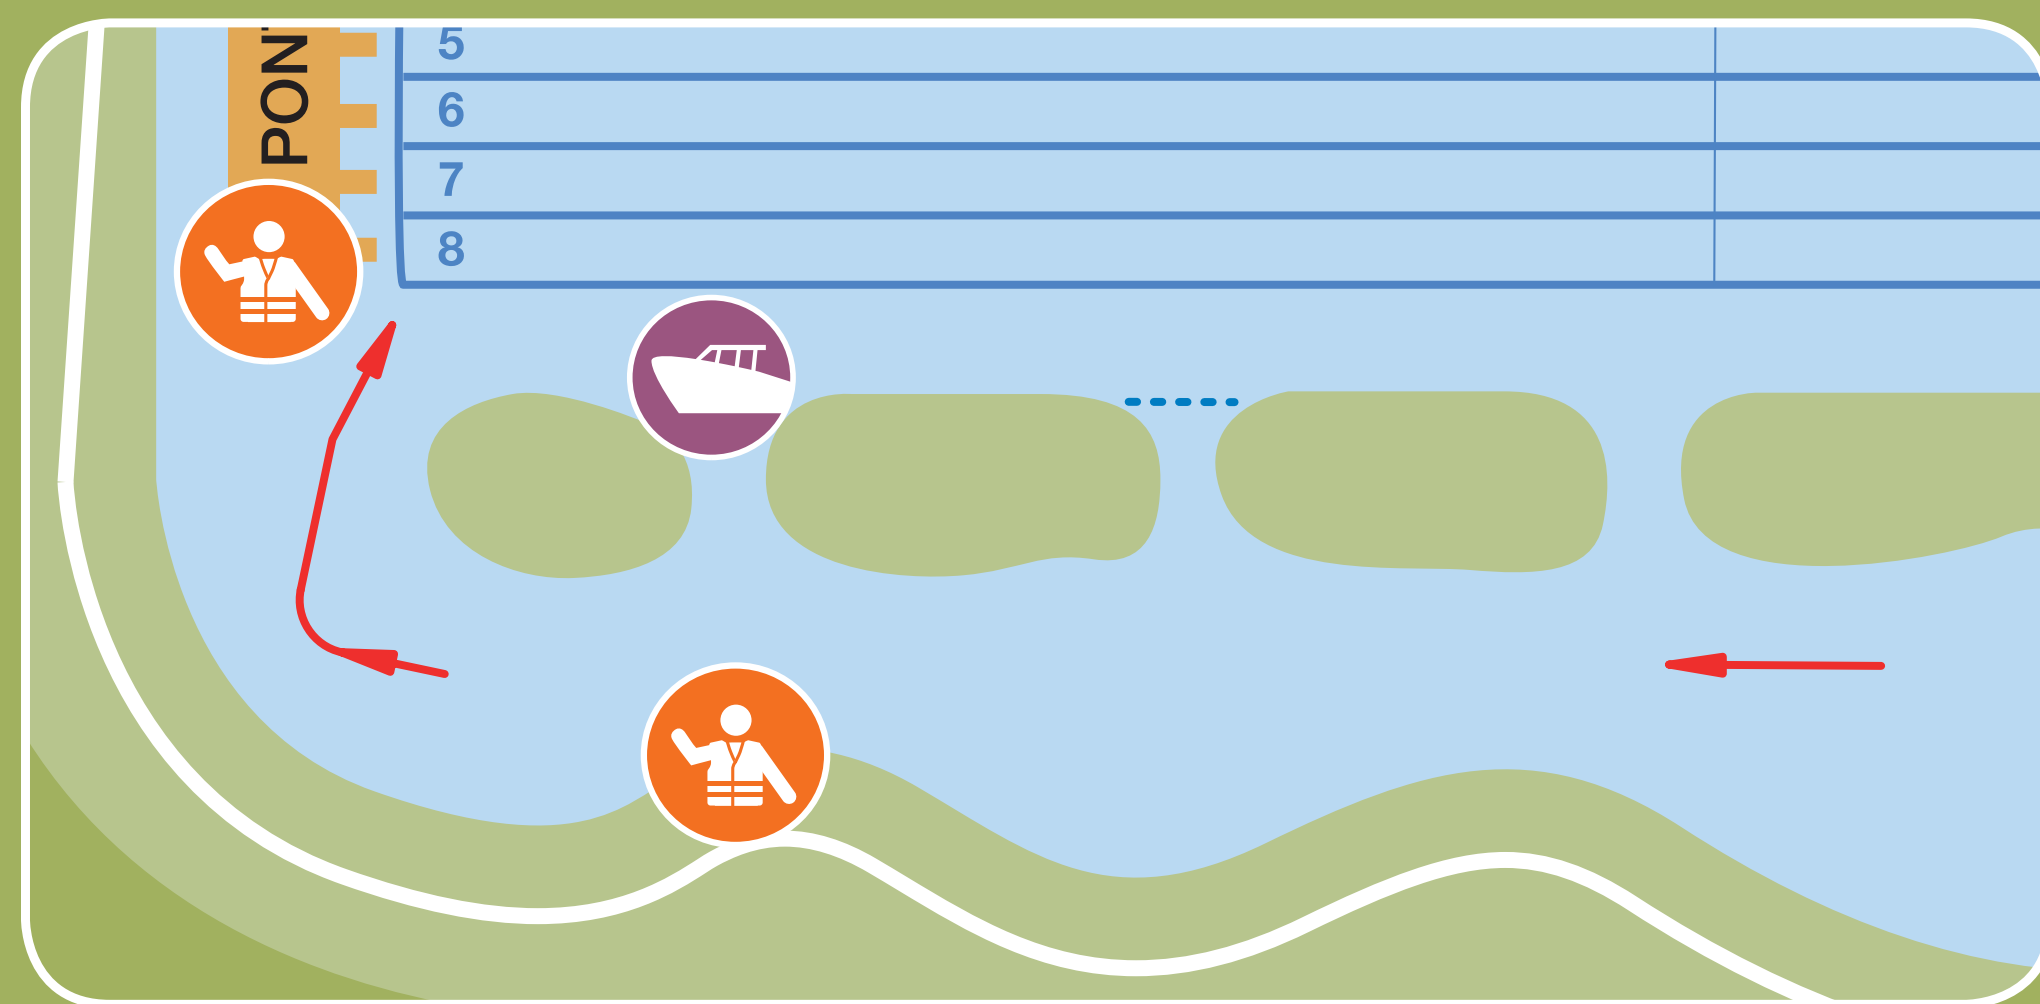

COMPETITION TRAFFIC

TONKIN HIGHWAY

KEY

- | | |
|---------------|---------------------|
| Athletes Zone | Spectator Zone |
| Team Tents | Safety Boat |
| Marshall | Medical & First Aid |
| Rescue Boat | Toilets & Shower |