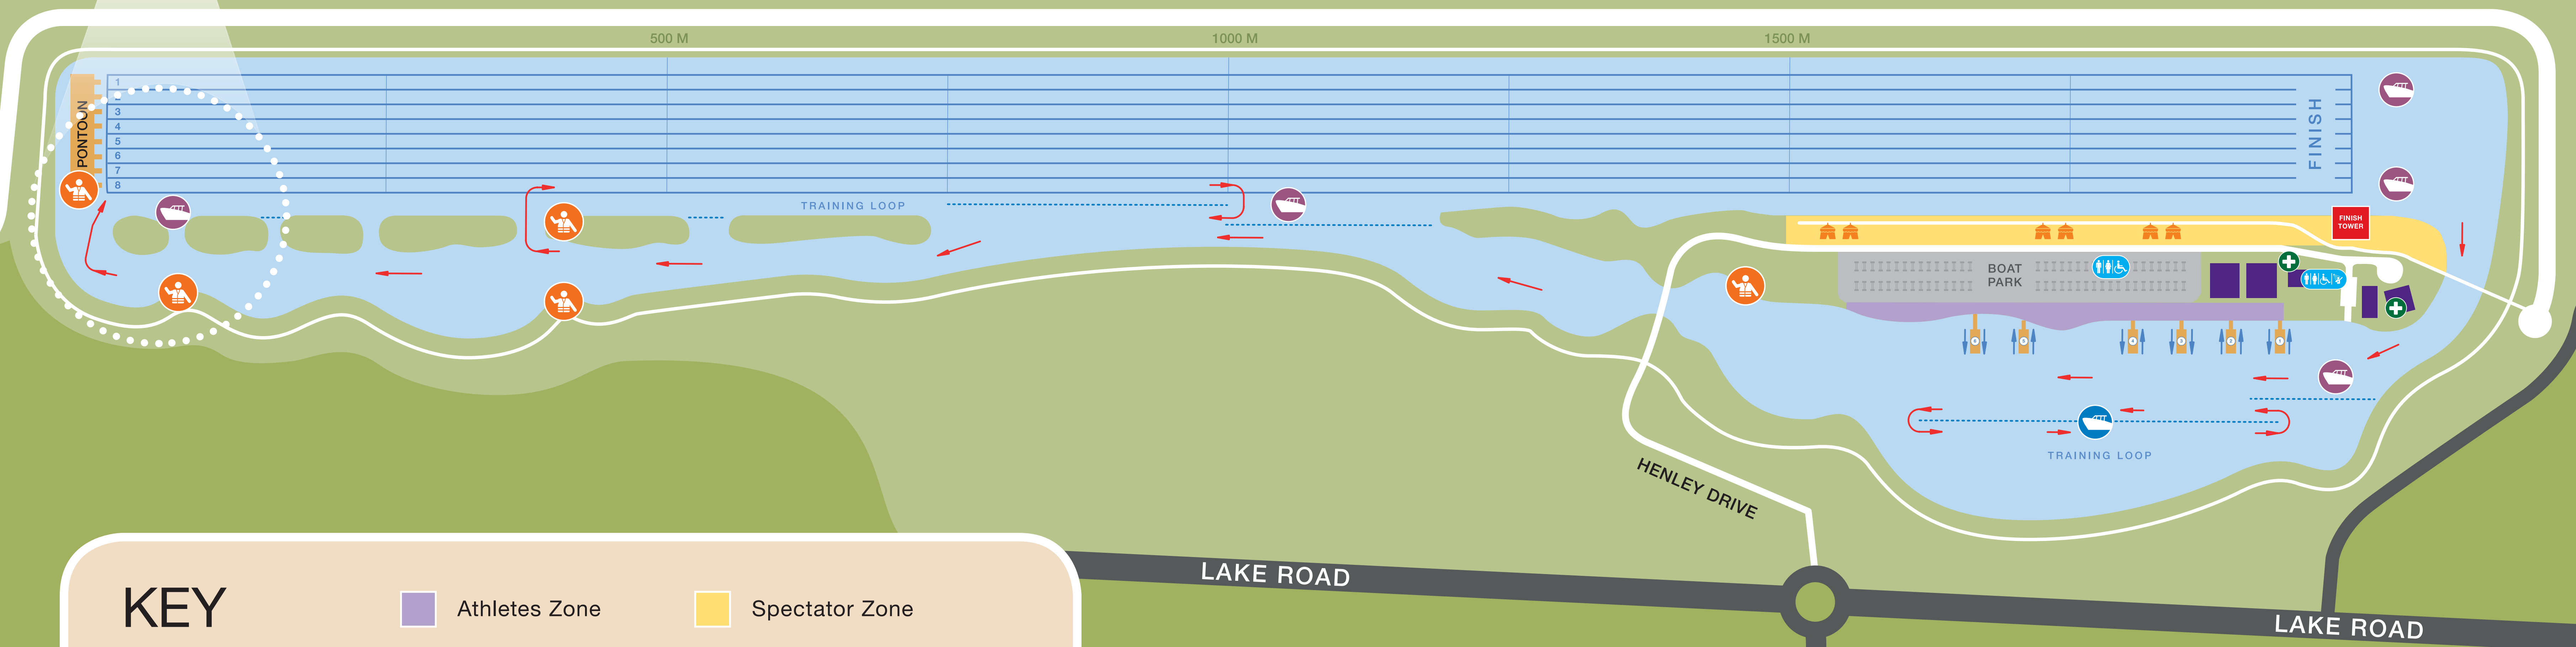

COMPETITION TRAFFIC

TONKIN HIGHWAY

KEY

- | | |
|---------------|---------------------|
| Athletes Zone | Spectator Zone |
| Team Tents | Safety Boat |
| Marshall | Medical & First Aid |
| Rescue Boat | Toilets & Shower |