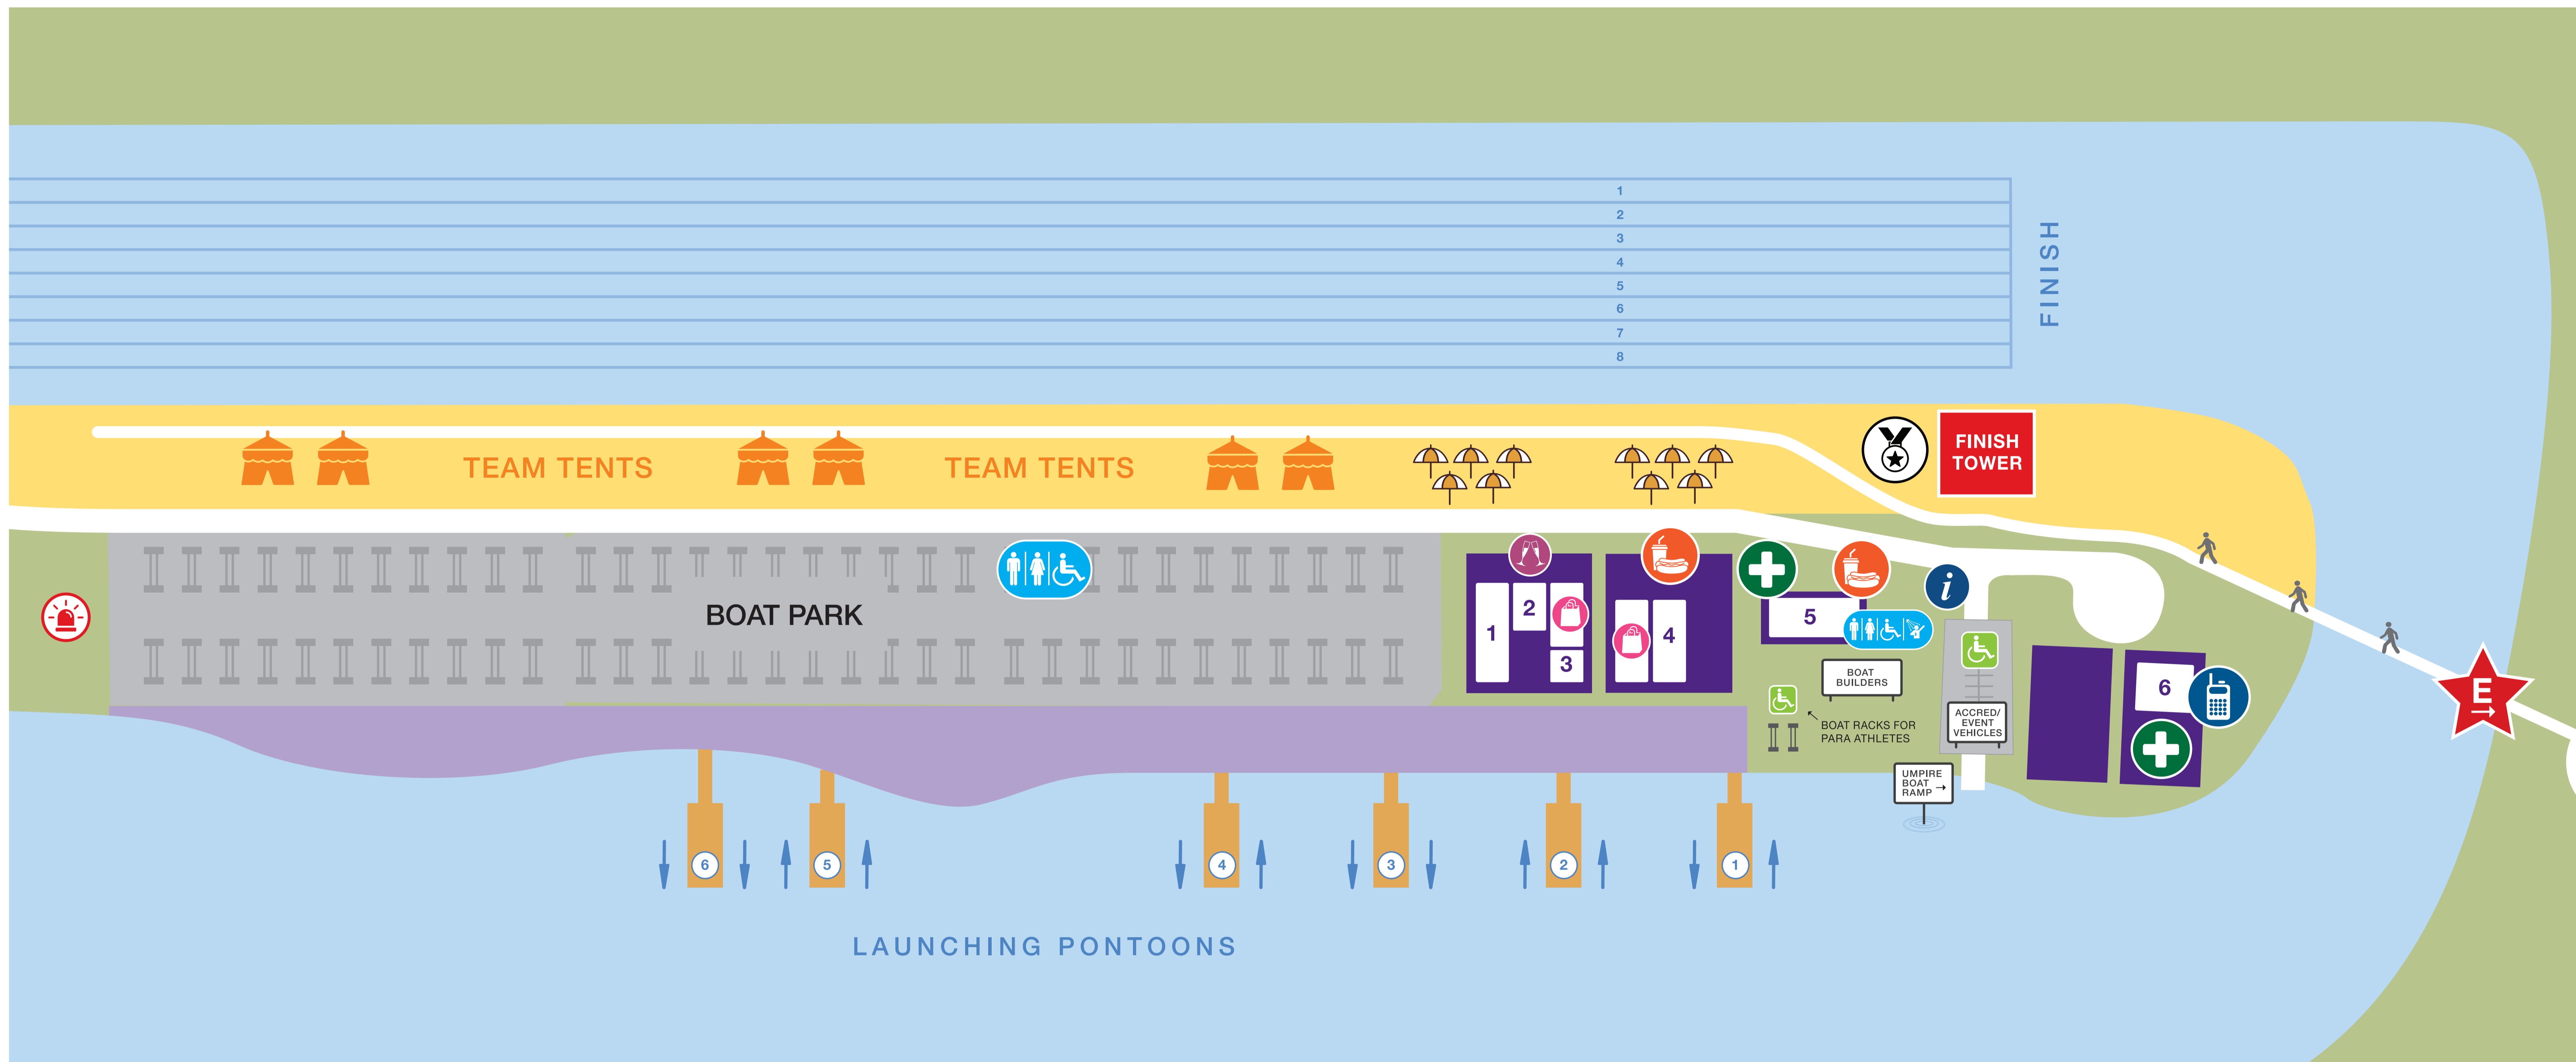

# CHAMPION LAKES - ISLAND

**KEY**

Athletes Zone	Spectator Zone	Entrance / Exit	Emergency Assembly point
Boat Weighing	Team Tents	Food Vendors	Regatta Village
Athlete Weighing, Athlete Services & Bow Numbers	Open Viewing Area	RowUnion Bar (Upstairs)	Medical & First Aid
Physiotherapy	Medal Ceremonies	Accessible Facilities	Toilets & Shower
Ergs & Recovery	Event Site Office / Event Operations		
Athlete Lounge / VIP (upstairs)	Medical & First Aid		
Volunteer, Jury & Administration Offices / Meeting Rooms			