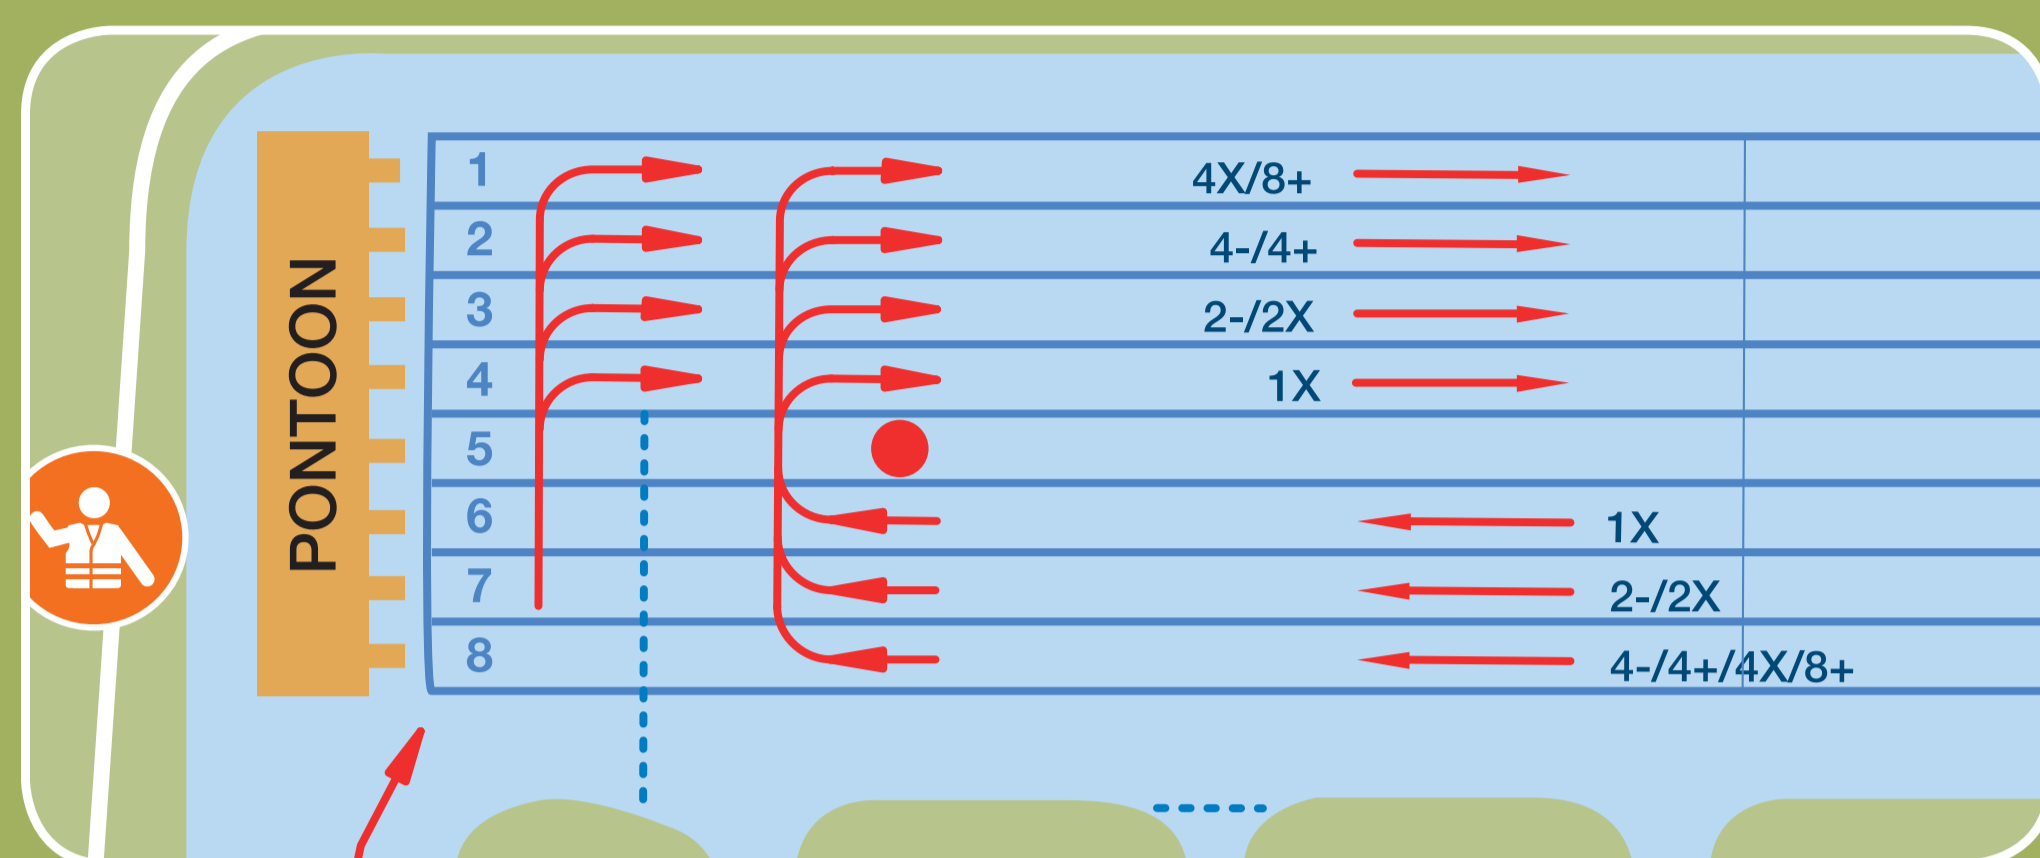

TRAINING TRAFFIC

TONKIN HIGHWAY

KEY

- Athletes Zone
- Spectator Zone
- Team Tents
- Safety Boat
- Medical & First Aid
- Marshall
- Rescue Boat
- Toilets & Shower