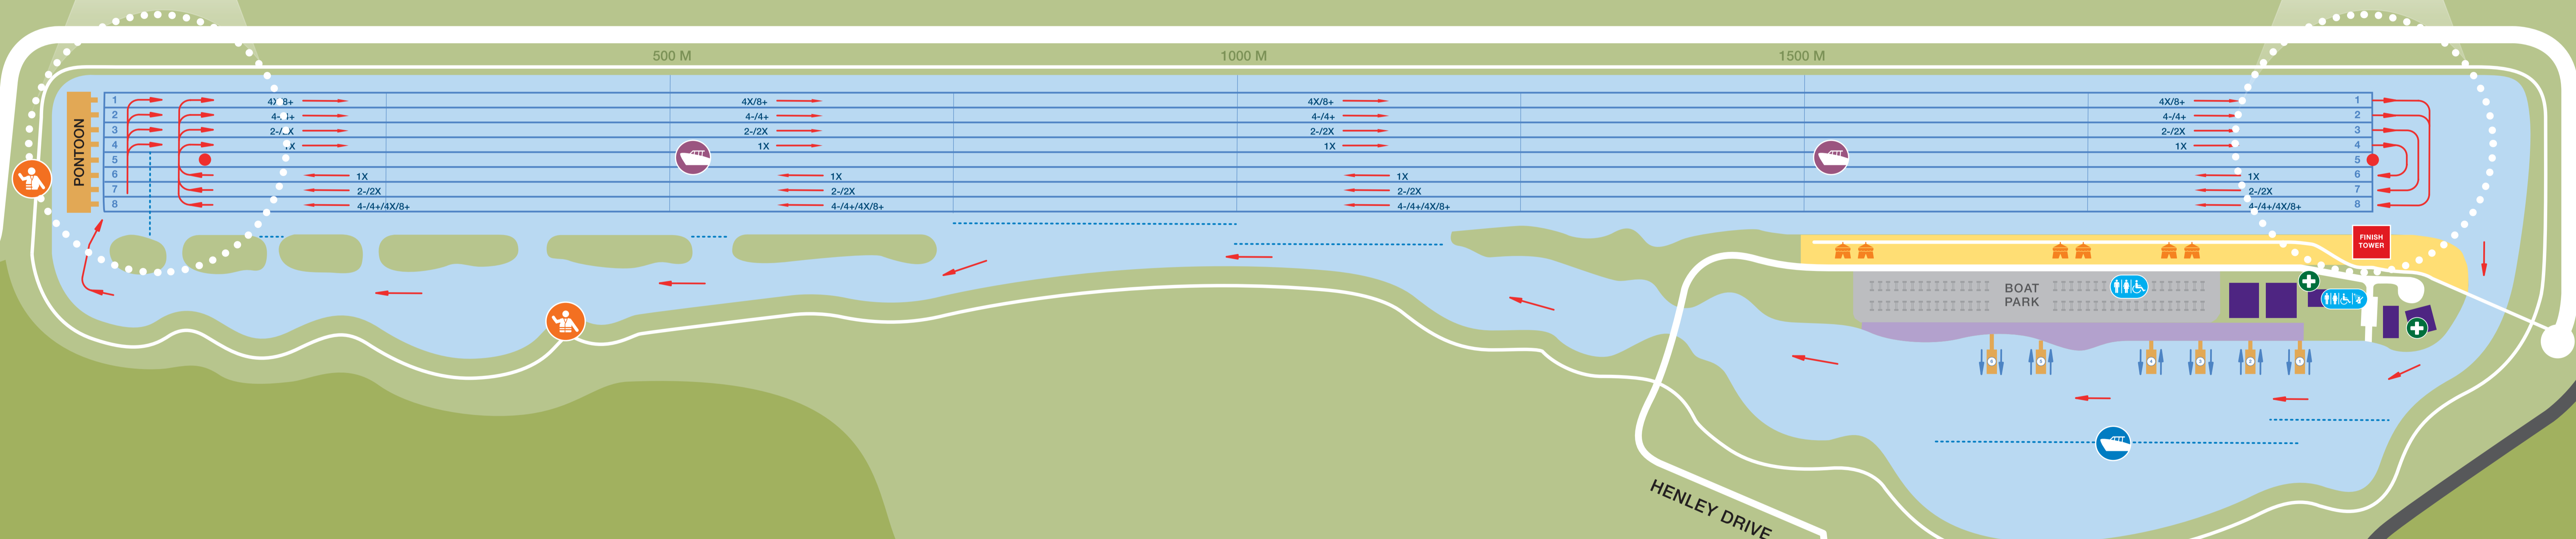

TRAINING TRAFFIC

TONKIN HIGHWAY

KEY

- Athletes Zone
- Spectator Zone
- Team Tents
- Safety Boat
- Medical & First Aid
- Marshall
- Rescue Boat
- Toilets & Shower