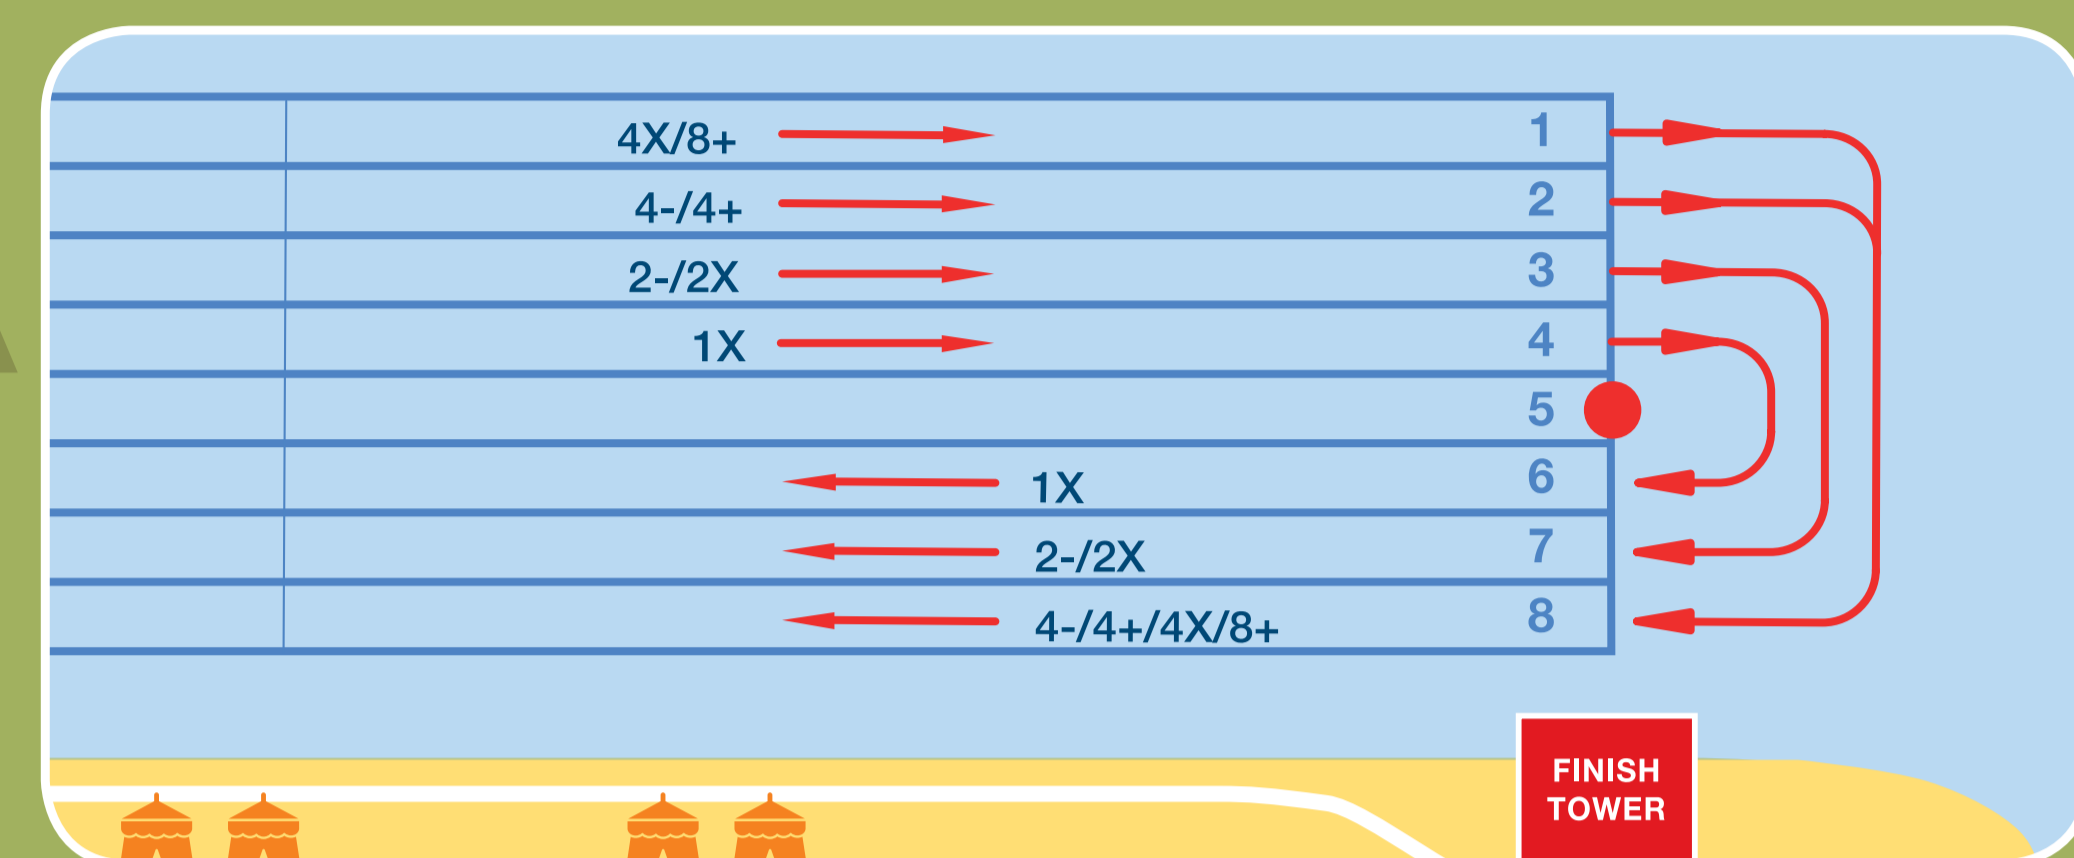

TRAINING TRAFFIC

TONKIN HIGHWAY

KEY

- Athletes Zone
- Spectator Zone
- Team Tents
- Safety Boat
- Medical & First Aid
- Marshall
- Rescue Boat
- Toilets & Shower