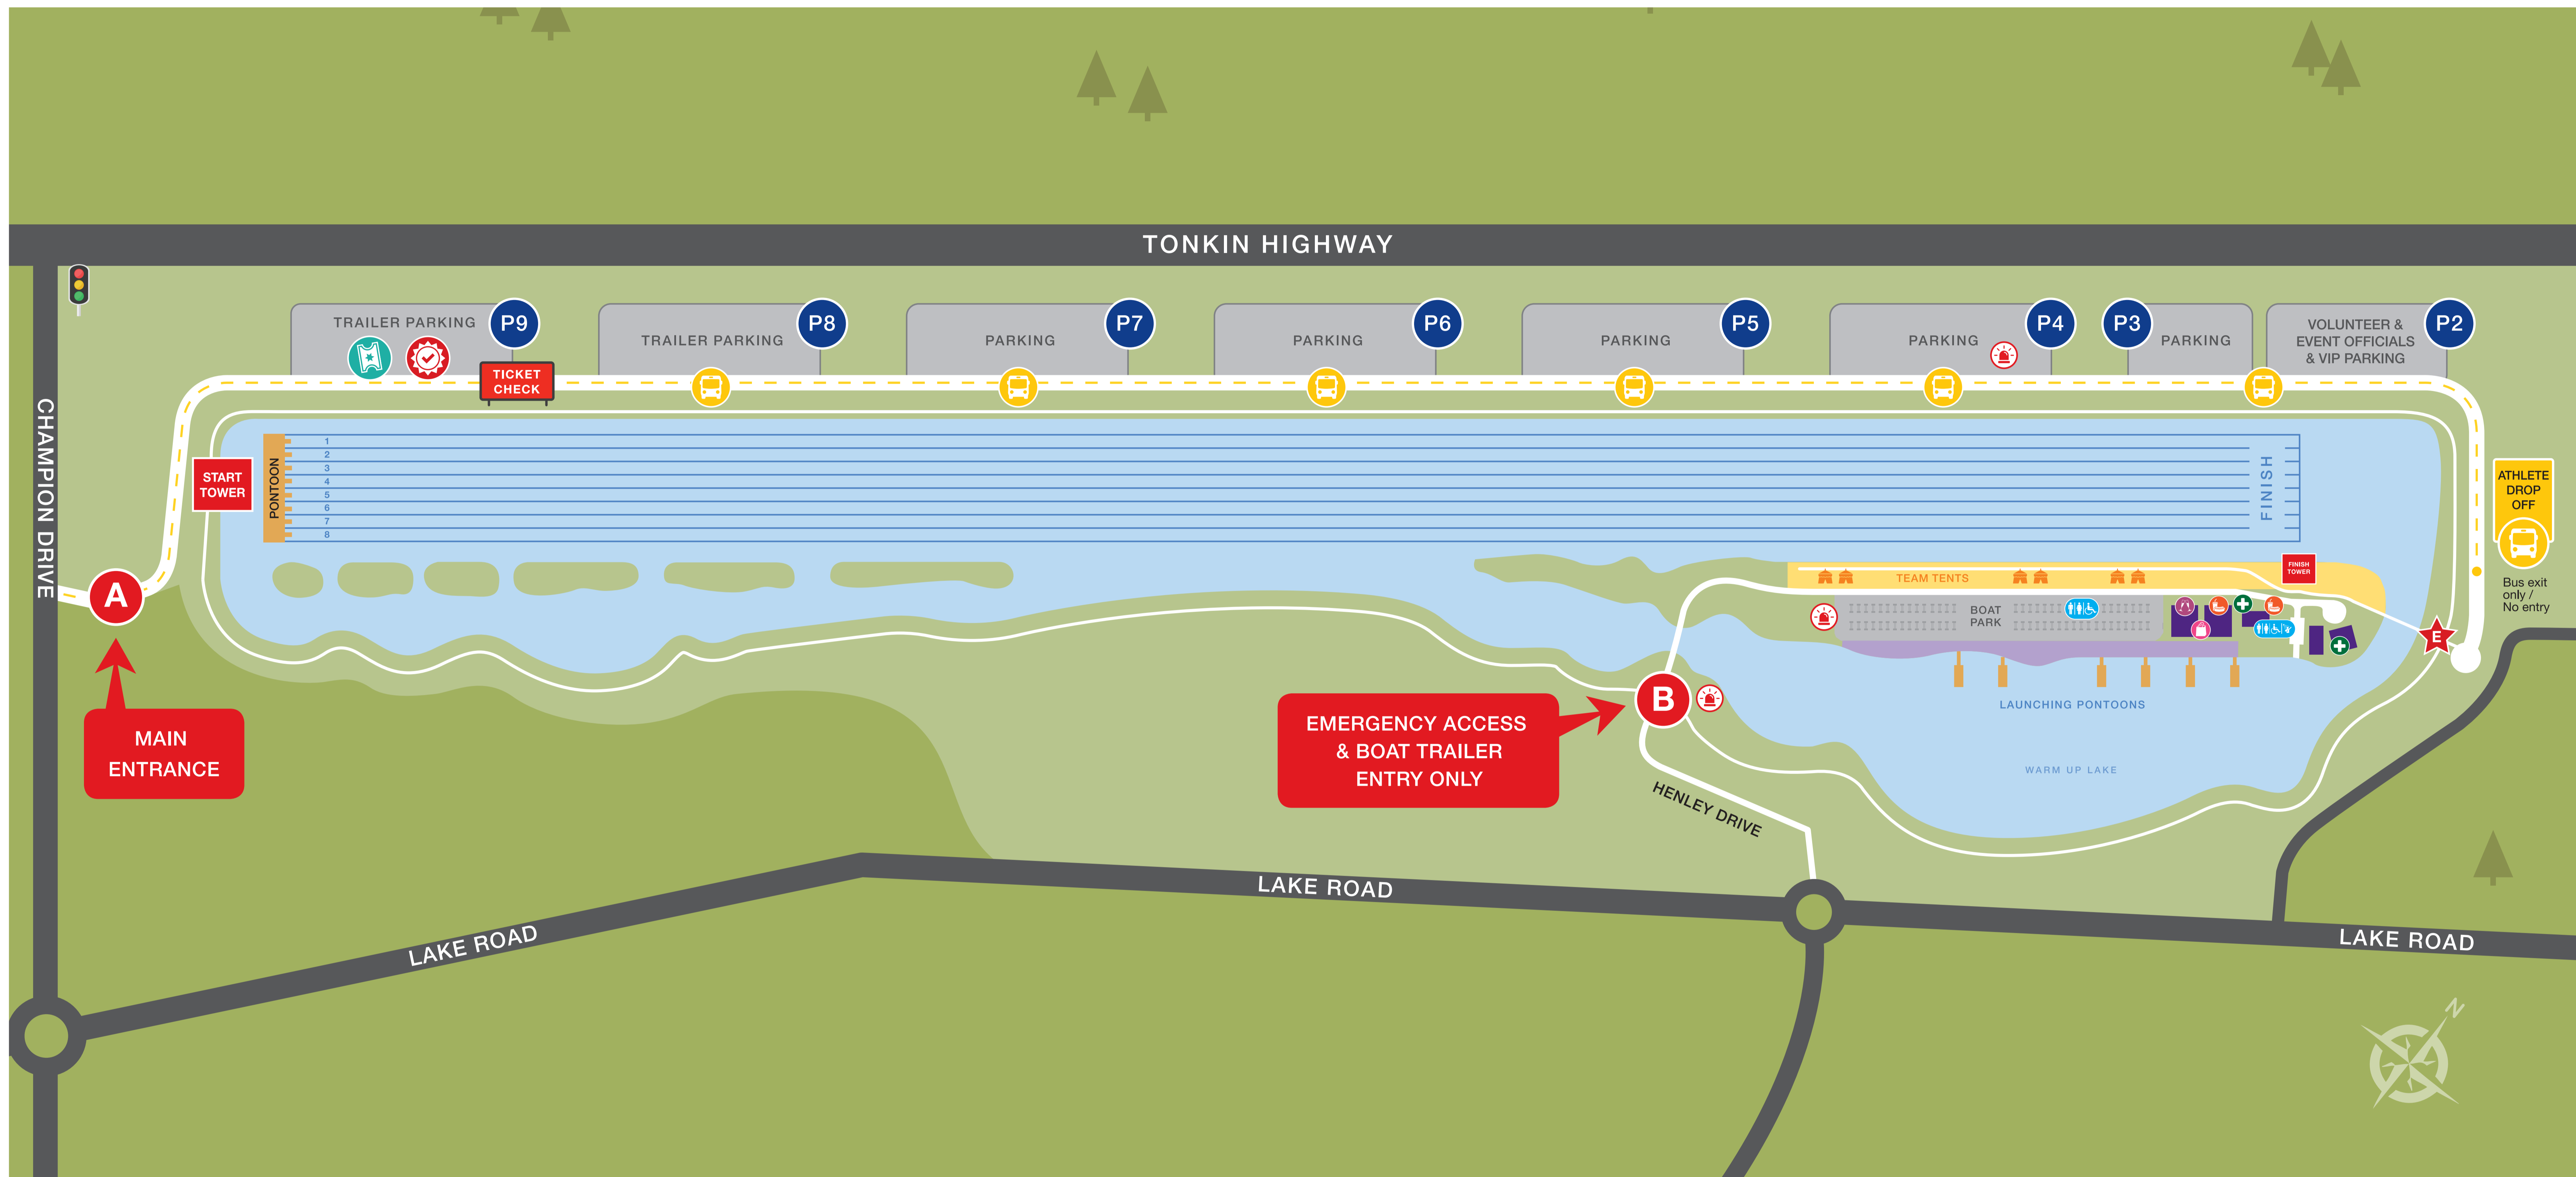

CHAMPION LAKES - VENUE

KEY

- Athletes Zone
- Spectator Zone
- Entrance / Exit
- Emergency Assembly point
- P9 & P8 Trailer Parking
- P7 - P3 Spectator Parking
- P2 Volunteer & Event Officials & VIP Parking

- Ticketing
- Accreditation
- Shuttle Bus
- RowUnion Bar
- Food Vendors
- Regatta Village
- Medical & First Aid
- Toilets & Shower