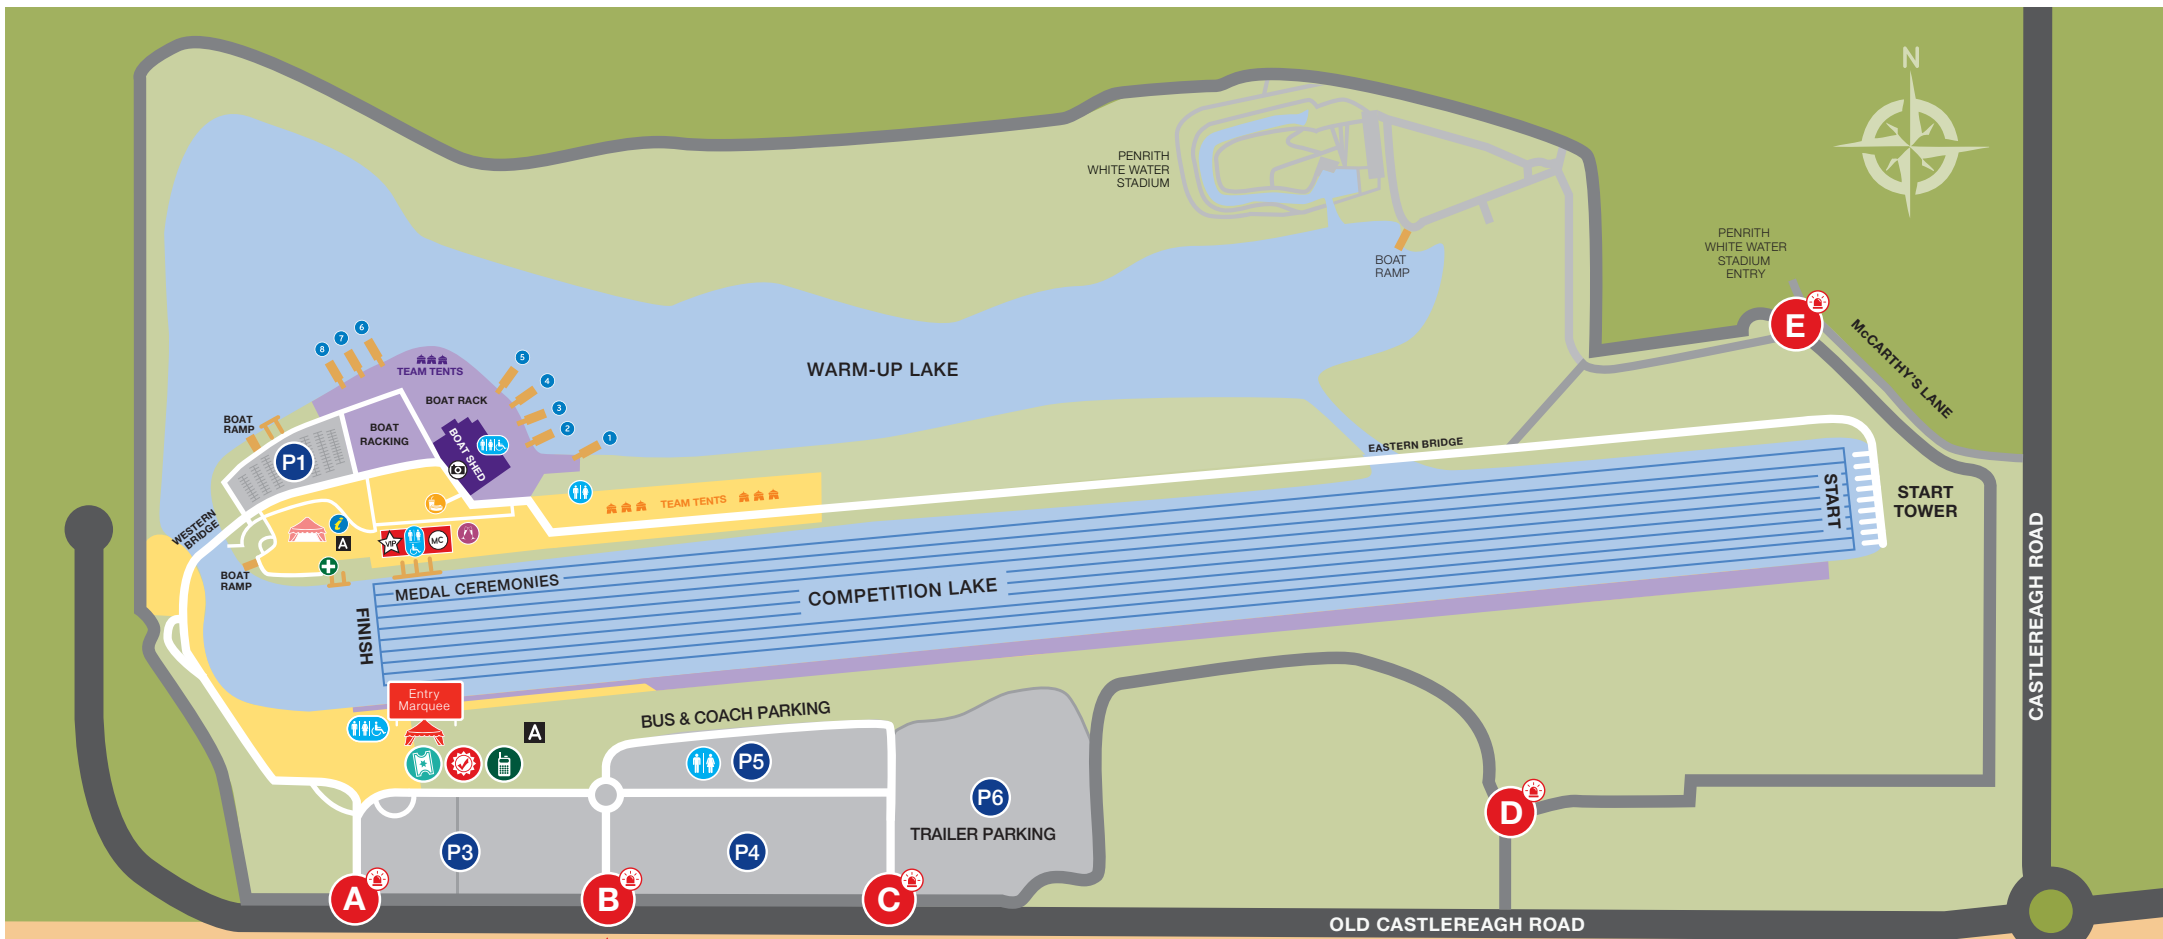

SYDNEY INTERNATIONAL REGATTA CENTRE

KEY

-  ATHLETES ZONE
-  GENERAL ADMISSION TICKETS
-  EMERGENCY ACCESS POINTS AT ALL GATES
-  ENTRY & EXIT
-  ASSEMBLY POINT
-  P1 VIP PARKING (APPROVED VEHICLES ONLY)
-  P3 - P5 PUBLIC PARKING
-  P6 TRAILER PARKING
-  GRANDSTAND SEATING
-  REGATTA VILLAGE
-  SPECTATOR FIRST AID / MEDICAL CENTRE
-  TOILETS
-  FOOD & DRINK
-  EVENT SITE OFFICE / EVENT OPERATIONS
-  EVENT ACCREDITATION CENTRE
-  TICKETING BOOTH
-  SPECTATOR INFORMATION
-  ROW UNION BAR
-  VIP AREA
-  MEDIA CENTRE

GATE B - EVENT ENTRY & TRAILER PARKING